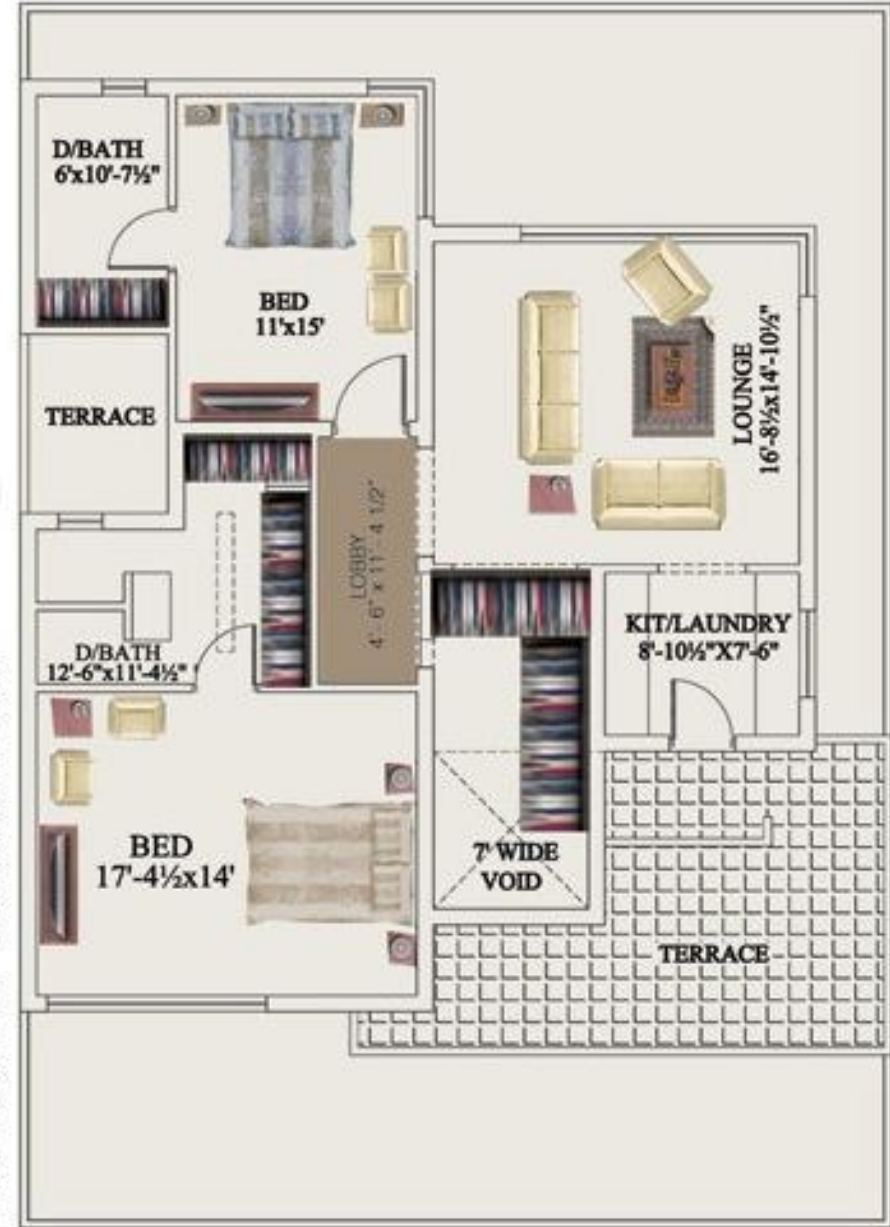

DYNASTY

[Click this for 3D View](#)

GROUND FLOOR PLAN COVERED AREA 1539 SFT

FIRST FLOOR PLAN COVERED AREA 1298 SFT

Dynasty Ground Floor (250 Square Yards)

Dynasty 1st Floor (250 Sqr Yards)